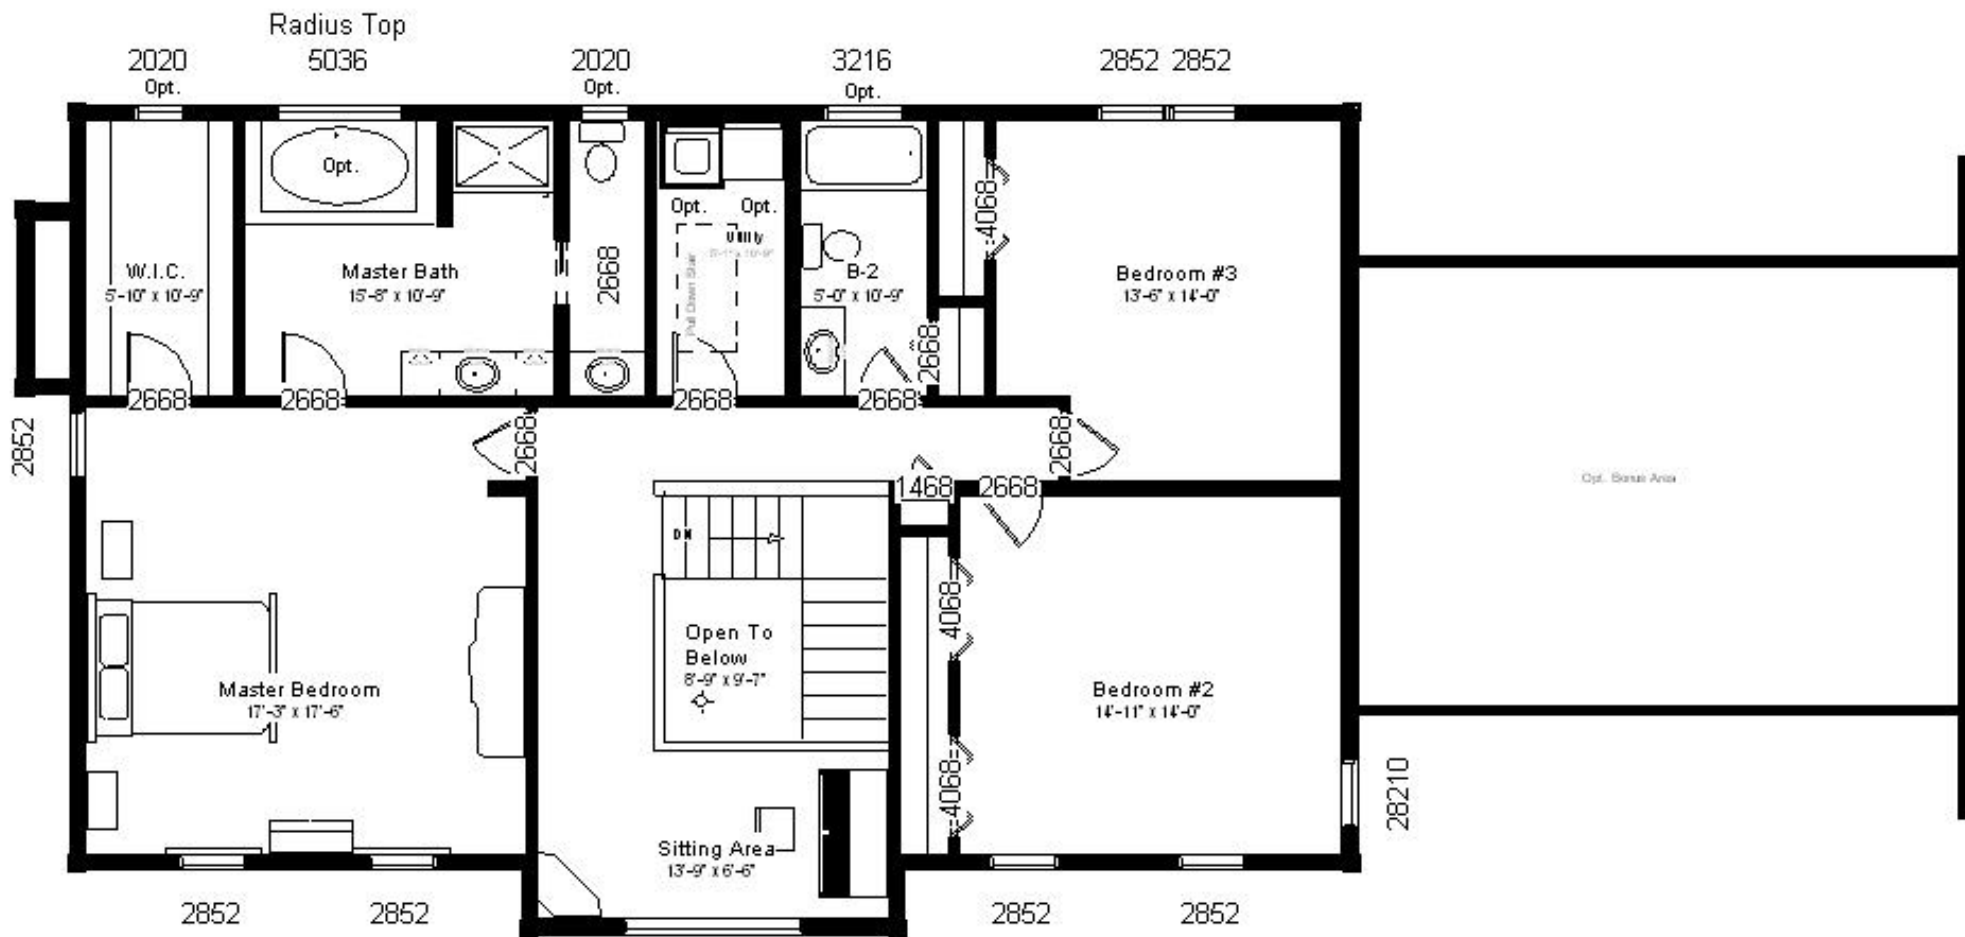

CMH-360

First Floor

3050 Two Story

Living Area
1519 sq ft

CMH-360

Second Floor

Arch Top Window

3050 Two Story

Living Area
1437 sq ft